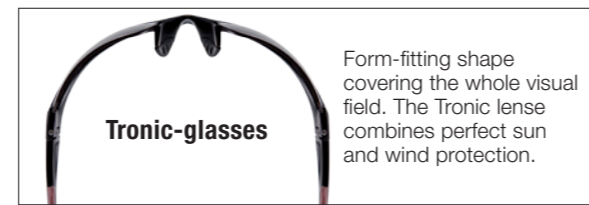

- 1** Automatic adjustment
- 2** Crystal clear visibility
- 3** Contrast intensifying
- 4** Self-cleaning + hydrophobic
- 5** Optical Class 1
- 6** Super anti-fog

SX-61 BICOLOR 

SX-61 black-signal yellow 
Art.: 1761.02

SX-61 black-white 
Art.: 1741.02

SX-61 black-red 
Art.: 1751.02

SX-30 P

For deep sitting position during sports; frame not in field of vision.

SX-20 P

All-rounder for all light conditions and all head shapes.

SX-21 C

For more protection against lateral diffused light. For long eyelashes.

SX-20 P*

CASCO®

The Style of Protection

SX-61 BICOLOR

Only possible to order during pre-order time*.

SX-61 black-pink
Art.: 09.1781.02